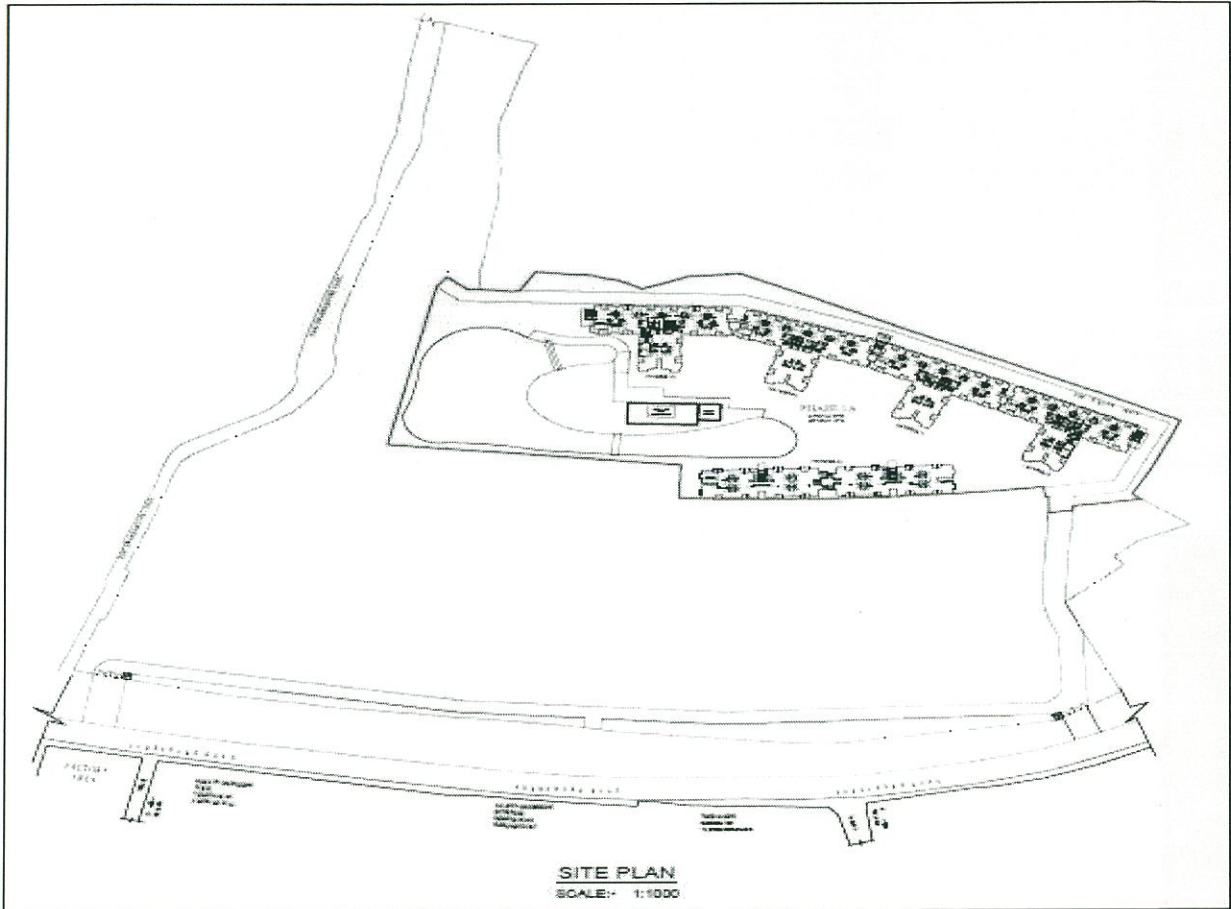

LOCATION DETAILS

Location details of Municipal Premises No. 39/1, Shalimar Road under Police Station Shibpur, Ward No. 39, within the limits of Howrah Municipal Corporation, District Howrah, Pin Code-711103, West Bengal, With Project Name Solaris Shalimar Phase 1A with clear demarcation of land dedicated for the project along with its boundaries including the latitude and longitude of the project.

The latitude and longitude of the center of the project:

LATITUDE	LONGITUDE
22°33'14.35"N	88°18'45.33"E

Place: Kolkata

Date: 30.01.2023

Yours Faithfully

EDEN REALTY VENTURES PVT. LTD.

Director